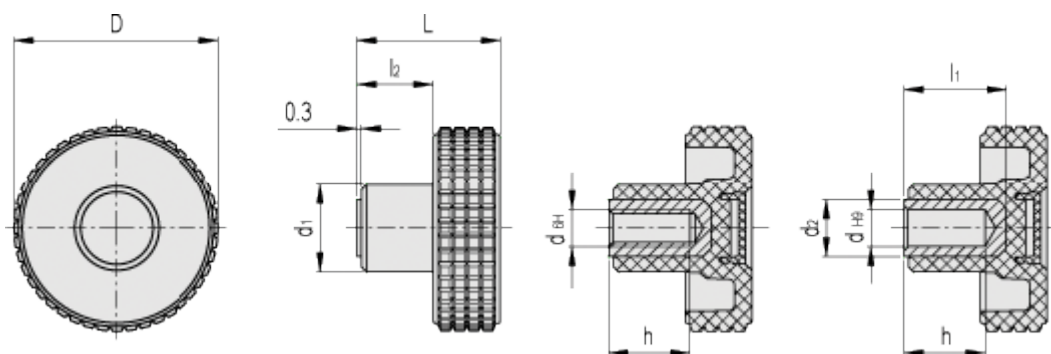

Data Sheet

Article number: 23020345165

Description: E+G Fingregreb MBT.60-B-M12-C5, blue centre cap

Measures

D = 61

d1 = 23

d2 = -

dH6 = M12

dH9 = -

h = 20

L = 39

l1 = -

l2 = 18.5